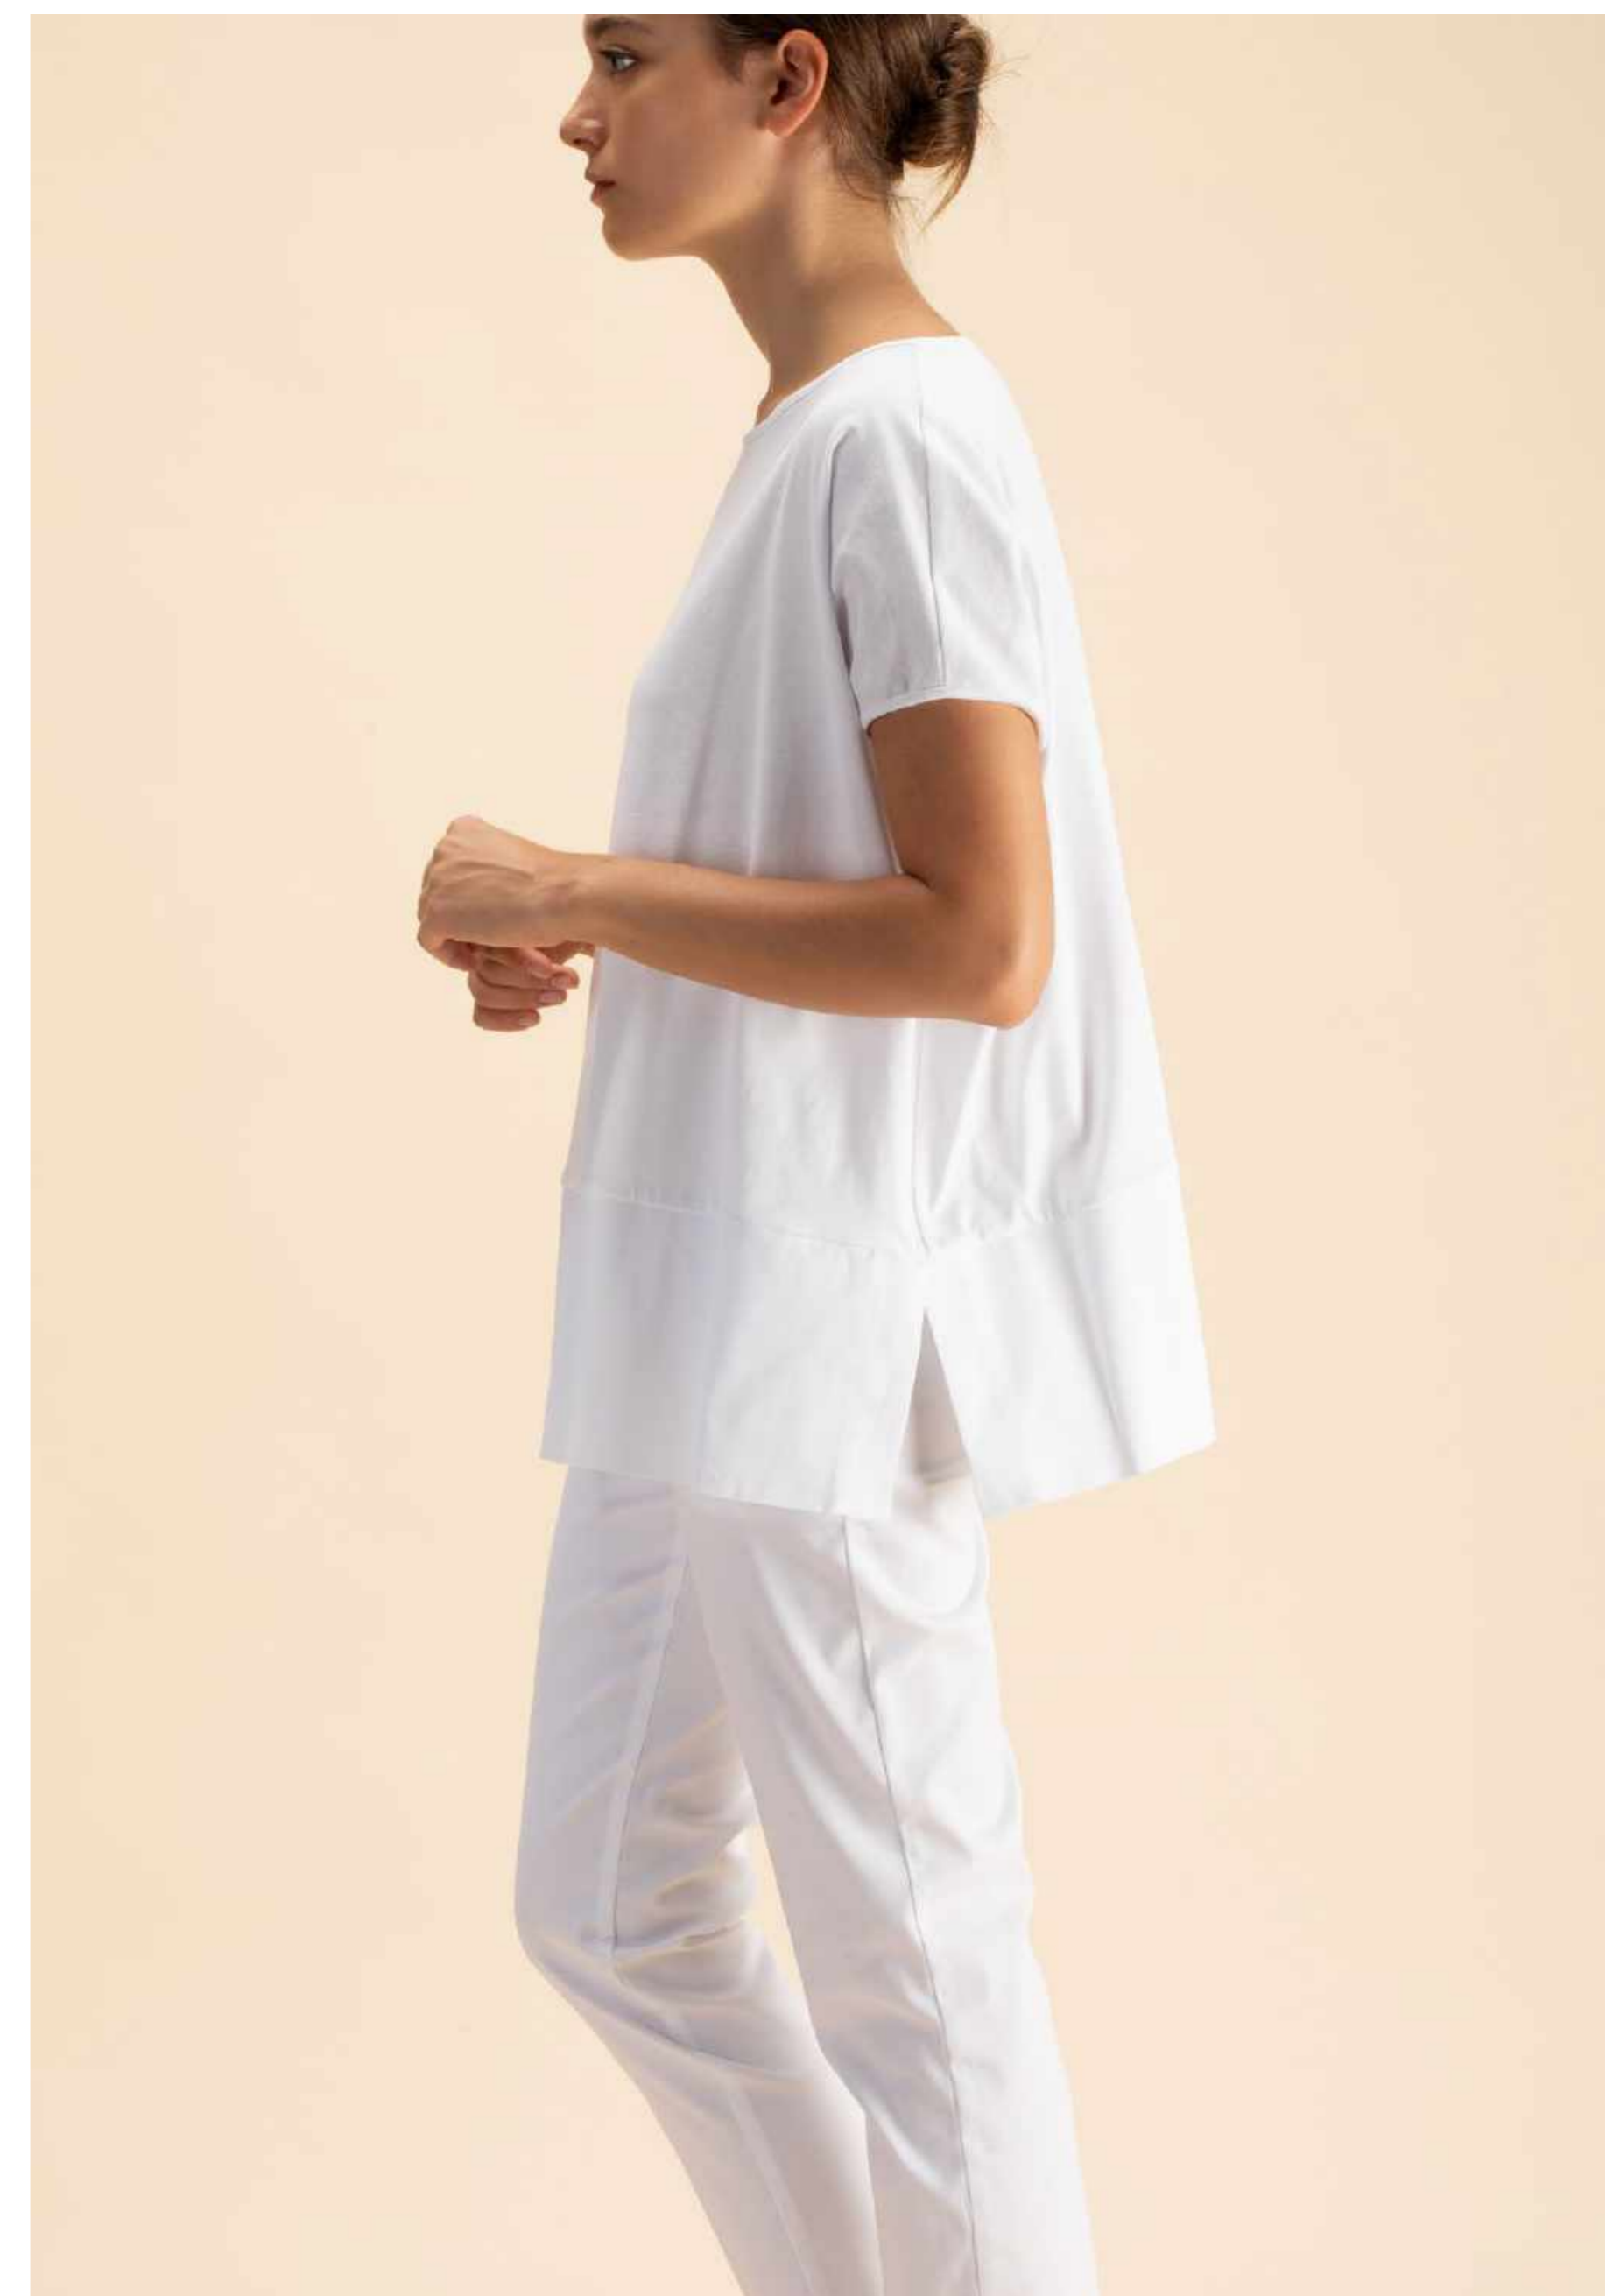

BLUSA FRESIA
JERSEY/POPELINE BIANCO
XS S M L XL
CB249

PANTALONE TAMIGI
GABARDINE BIANCO
38 40 42 44 46 48
CB299